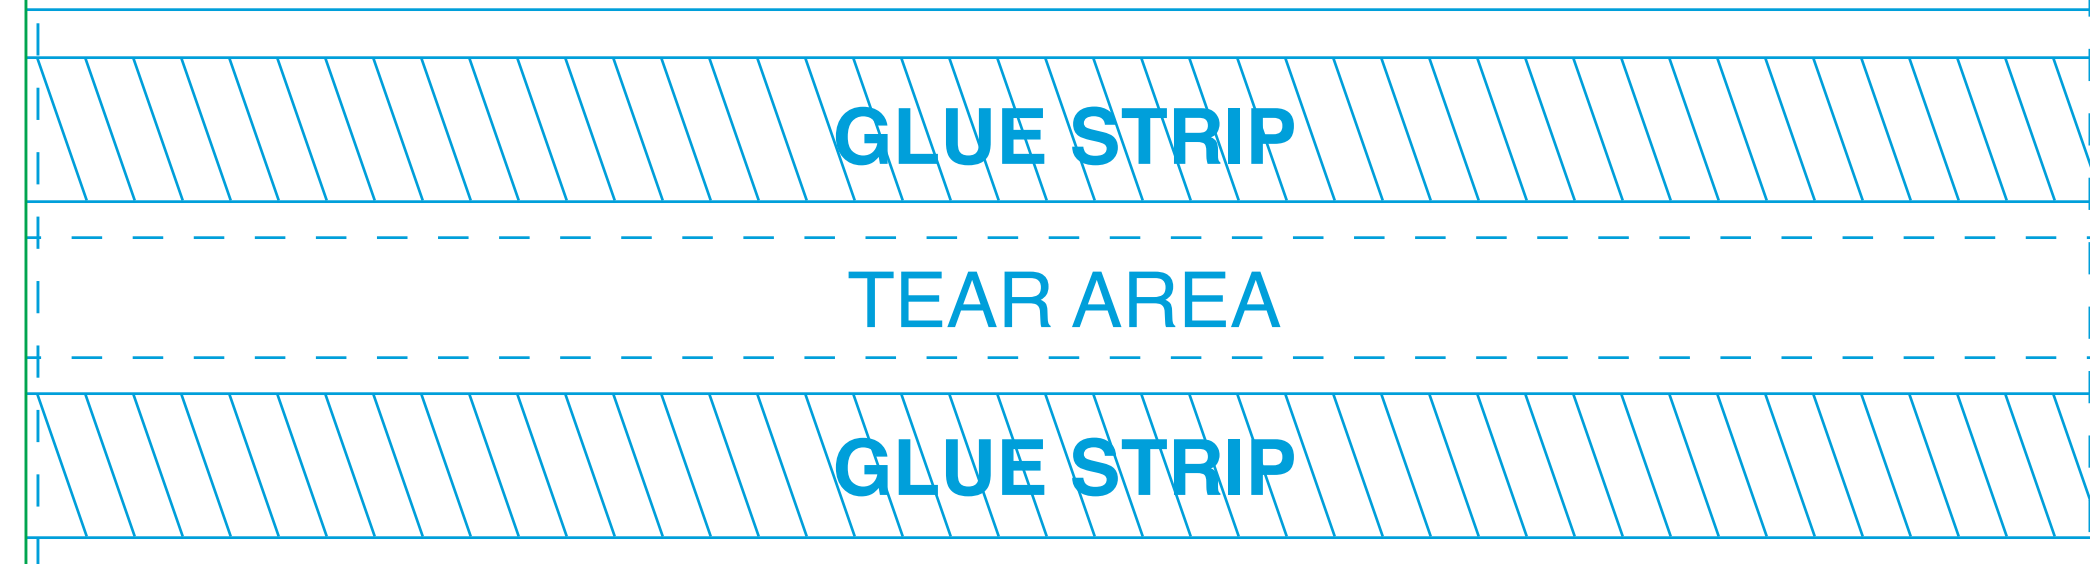

10.8125"

3"

NO HARD COPY OR ART / COLOR IS OKAY

10"
BACK
PANEL

- Must incorporate 5" x 7" clear space in the design to place label for shipping

- Please make .0625" solid color border around Front Panel, Back Panel, and Glue Strip Area if color or art is not the same from edge to edge

29"

Unwind #4
- Eyemarks will finish left side edge of roll

13"
FRONT
PANEL

3" Flap
- Overlaps
3" eye mark area
of back panel

- Glue Strips are shown for reference - they are on the inside of the flap and will not be printed

- Graphics can be placed in the GLUE STRIP and TEAR AREA